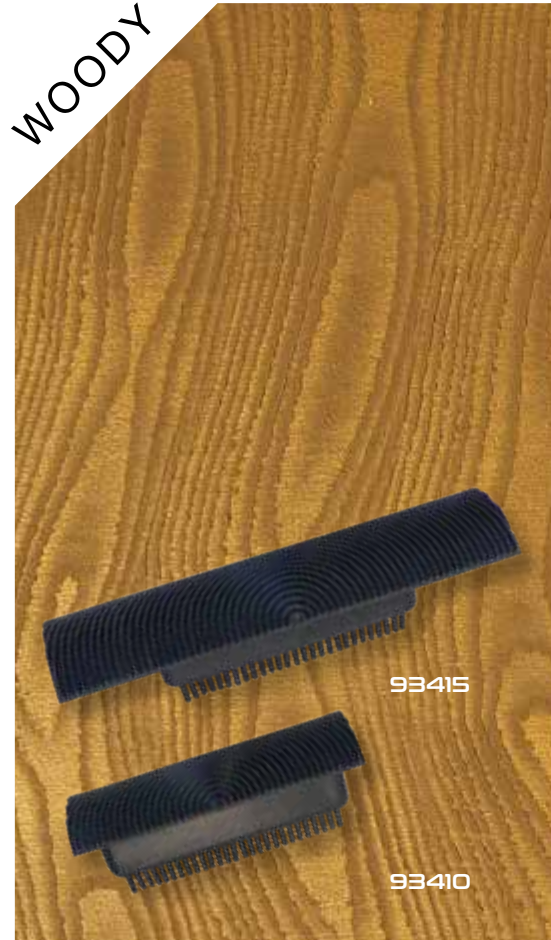

GLI ORIGINALI: da sempre la gamma di attrezzi manuali per l'ottenimento di finiture di alta decorazione, leader nel mondo. Sempre aggiornata, al passo con i tempi e le nuove tendenze della decorazione...

THE ORIGINAL: the world leading range of manual equipment to obtain high decoration finishes. Always updated, in step with the times and new trends of decoration ...

Effects No Limits

	Descrizione		€
49800	Rosotto in cellophane Effetto FOSSIL	6 pcs	

	Descrizione		mis.	€
93410	Tampone WOODY per effetto legno	12 pcs	10 cm	
93415	Tampone WOODY per effetto legno	12 pcs	15 cm	

	Descrizione		€
49200	Spazzola effetto YUTA	6 pcs